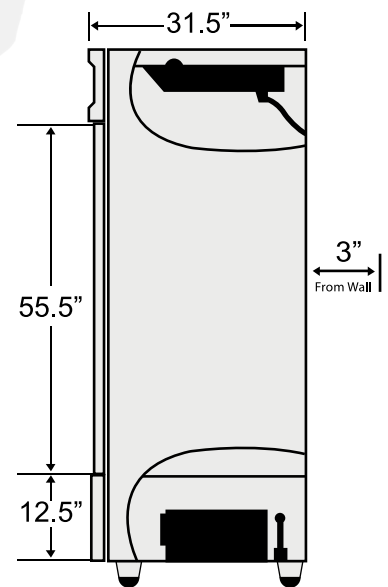

BISON

REFRIGERATION

Includes 1 Year Parts + Labor / 5 Year Compressor Warranty
BRF-21 1 Door Stainless Reach-In Freezer

Dimensions

Exterior Dimensions (Inches)	27" x 31.5" x 83.25"
Interior Dimensions (Inches)	22" x 27" x 58"
Packaging Dimensions (Inches)	28.7" x 33.1" x 88.5"
Capacity (cu. ft.)	21 cu. ft.
Gross Weight (lbs)	265 lbs

Construction

Exterior Material	430 series stainless steel
Interior Material	430 series stainless steel
Insulation Material	Polyurethane
Insulation Thickness (mm)	60
# of Doors	1
# of Shelves	3
Shelf Material	Plastic coated steel
Shelf Load Capacity (lbs/pc)	155 lbs

Electrical

Voltage (v/Hz)	115/60
Power (W)	650
Power Consumption (kw/24hr)	6.2
Phase	1

Front View

Top View

Side View

NEMA 5-15P