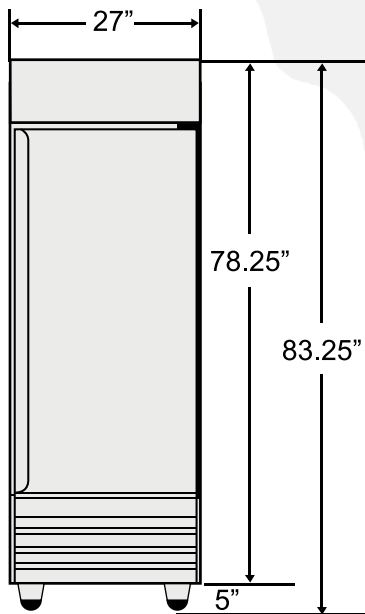

BISON

REFRIGERATION

Includes 1 Year Parts + Labor / 5 Year Compressor Warranty
BRF-21 1 Door Stainless Reach-In Freezer

Dimensions

Exterior Dimensions (Inches)	27" x 31.5" x 83.25"
Interior Dimensions (Inches)	22" x 27" x 58"
Packaging Dimensions (Inches)	28.7" x 33.1" x 88.5"
Capacity (cu. ft.)	21 cu. ft.
Gross Weight (lbs)	265 lbs

Construction

Exterior Material	430 series stainless steel
Interior Material	430 series stainless steel
Insulation Material	Polyurethane
Insulation Thickness (mm)	60
# of Doors	1
# of Shelves	3
Shelf Material	Plastic coated steel
Shelf Load Capacity (lbs/pc)	155 lbs

Electrical

Voltage (v/Hz)	115/60
Power (W)	650
Power Consumption (kw/24hr)	6.2
Phase	1

Front View

Top View

Side View

NEMA 5-15P