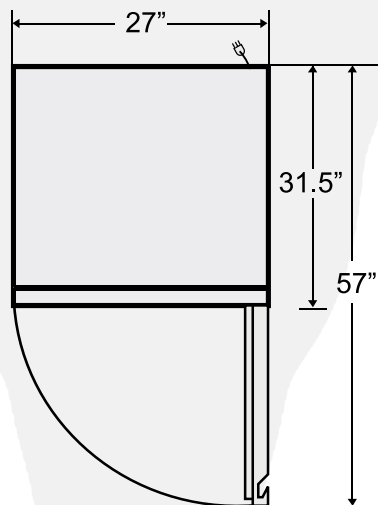

BISON

REFRIGERATION

Includes 1 Year Parts + Labor / 5 Year Compressor Warranty
BRF-21 1 Door Stainless Reach-In Freezer

Dimensions

Exterior Dimensions (Inches)	27" x 31.5" x 83.25"
Interior Dimensions (Inches)	22" x 27" x 58"
Packaging Dimensions (Inches)	28.7" x 33.1" x 88.5"
Capacity (cu. ft.)	21 cu. ft.
Gross Weight (lbs)	265 lbs

Construction

Exterior Material	430 series stainless steel
Interior Material	430 series stainless steel
Insulation Material	Polyurethane
Insulation Thickness (mm)	60
# of Doors	1
# of Shelves	3
Shelf Material	Plastic coated steel
Shelf Load Capacity (lbs/pc)	155 lbs

Cooling

Temperature Range	-8° ~ -1° F
Refrigerant	R-404A
Refrigerant Amount (oz)	13.4
Maximum Ambient Temperature Rating	100.4° F
Defrost Method	Electric Defrost
Defrost Power (W)	630
Cooling Method	Ventilated
Temperature Controller	Digital
Compressor H/P	1/2

Electrical

Voltage (v/Hz)	115/60
Power (W)	650
Power Consumption (kw/24hr)	6.2
Phase	1

Top View

NEMA 5-15P