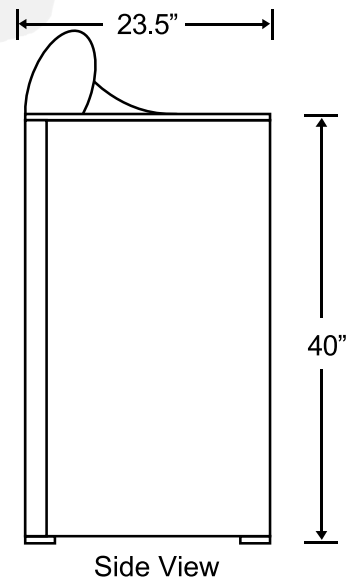

BISON

REFRIGERATION

Includes 2 Year Parts + Labor / 5 Year Compressor Warranty
BFM-4 1 Door Countertop Display Freezer

Dimensions

Exterior Dimensions (Inches)	23.5" x 21.5" x 40"
Interior Dimensions (Inches)	17.8" x 14.2" x 26.8"
Packaging Dimensions (Inches)	26.8" x 23.6" x 42.7"
Net Volume (cu. ft.)	4 cu. ft.
Net Weight	110 lbs
Gross Weight	118.8 lbs

Construction

Exterior Material	Painted steel
Liner Material	Painted Aluminum
Door/Lid Material	Glass Door
Insulation Material	Cyclopentane
# of Doors	1
Self Closing Door	Yes
Lock Mounted	No
# of Shelves	3
Feet	4
Top + Interior Lighting	LED
Shelf Material	Plastic coated steel
Shelf Load Capacity	13.2 lbs

Cooling

Temperature Range	-13° - 5° F
Refrigerant	R290a
Maximum Ambient Temperature Rating	
Defrosting	Manual
Temperature Display	Yes
Temperature Controller	Digital
Cooling System	Cold Wall
Compressor H/P	1/4
Climate Rating (F)	90

Electrical

Voltage (v/Hz)	115/60
Connection Rating Amps	1.8
Plug Type	5-15p