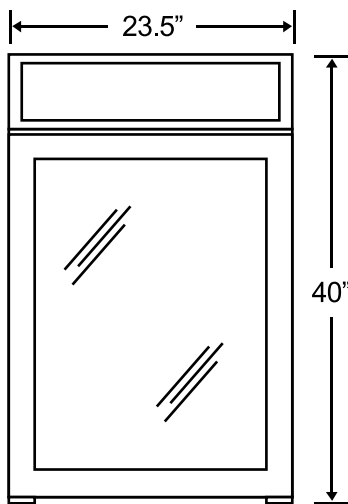

BISON

REFRIGERATION

Includes 2 Year Parts + Labor / 5 Year Compressor Warranty
BFM-4 1 Door Countertop Display Freezer

Dimensions

Exterior Dimensions (Inches)	23.5" x 21.5" x 40"
Interior Dimensions (Inches)	17.8" x 14.2" x 26.8"
Packaging Dimensions (Inches)	26.8" x 23.6" x 42.7"
Net Volume (cu. ft.)	4 cu. ft.
Net Weight	110 lbs
Gross Weight	118.8 lbs

Construction

Exterior Material	Painted steel
Liner Material	Painted Aluminum
Door/Lid Material	Glass Door
Insulation Material	Cyclopentane
# of Doors	1
Self Closing Door	Yes
Lock Mounted	No
# of Shelves	3
Feet	4
Top + Interior Lighting	LED
Shelf Material	Plastic coated steel
Shelf Load Capacity	13.2 lbs

Cooling

Temperature Range	-13° - 5° F
Refrigerant	R290a
Maximum Ambient Temperature Rating	
Defrosting	Manual
Temperature Display	Yes
Temperature Controller	Digital
Cooling System	Cold Wall
Compressor H/P	1/4
Climate Rating (F)	90

Electrical

Voltage (v/Hz)	115/60
Connection Rating Amps	1.8
Plug Type	5-15p