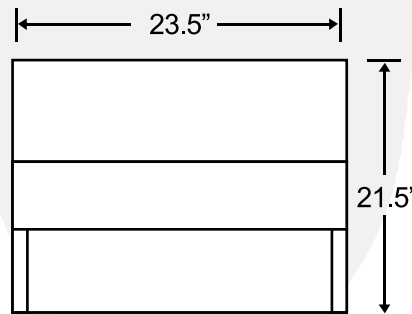

BISON

REFRIGERATION

Includes 2 Year Parts + Labor / 5 Year Compressor Warranty
BFM-4 1 Door Countertop Display Freezer

Dimensions

Exterior Dimensions (Inches)	23.5" x 21.5" x 40"
Interior Dimensions (Inches)	17.8" x 14.2" x 26.8"
Packaging Dimensions (Inches)	26.8" x 23.6" x 42.7"
Net Volume (cu. ft.)	4 cu. ft.
Net Weight	110 lbs
Gross Weight	118.8 lbs

Construction

Exterior Material	Painted steel
Liner Material	Painted Aluminum
Door/Lid Material	Glass Door
Insulation Material	Cyclopentane
# of Doors	1
Self Closing Door	Yes
Lock Mounted	No
# of Shelves	3
Feet	4
Top + Interior Lighting	LED
Shelf Material	Plastic coated steel
Shelf Load Capacity	13.2 lbs

Cooling

Temperature Range	-13° - 5° F
Refrigerant	R290a
Maximum Ambient Temperature Rating	
Defrosting	Manual
Temperature Display	Yes
Temperature Controller	Digital
Cooling System	Cold Wall
Compressor H/P	1/4
Climate Rating (F)	90

Electrical

Voltage (v/Hz)	115/60
Connection Rating Amps	1.8
Plug Type	5-15p