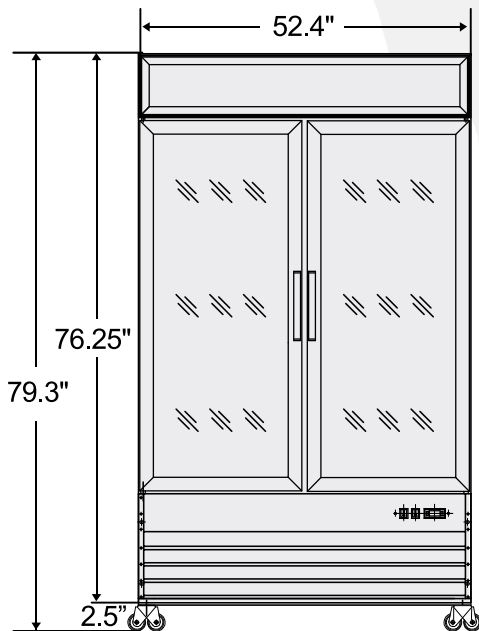

BISON

REFRIGERATION

Includes 1 Year Parts + Labor / 5 Year Compressor Warranty
BGM-49 2 Door Glass Reach-In Refrigerator

Dimensions

Exterior Dimensions (Inches)	52.4" x 32.3" x 79.3"
Interior Dimensions (Inches)	48.5" x 25.4" x 61.5"
Packaging Dimensions (Inches)	54.3" x 34.3" x 82.7"
Capacity (cu. ft.)	48 cu. ft.
Gross Weight	429 lbs

Construction

Exterior Material	Painted steel
Interior Material	Painted Aluminum
Door/Lid Material	Glass Door
Insulation Material	Cyclopentane
# of Doors	2
Self Closing Door	Yes
Lock Mounted	Yes
# of Shelves	4
Shelf Material	Plastic coated steel
Shelf Load Capacity	90 lbs

Cooling

Temperature Range	32° - 50° F
Refrigerant	R134a
Maximum Ambient Temperature Rating	109° F
Defrosting	Automatic
Temperature Display	Yes
Temperature Controller	Digital
Cooling System	Ventilated
Compressor H/P	1/3

Electrical

Voltage (v/Hz)	115/60
Amps	9.5
Phase	1

NEMA 5-15P