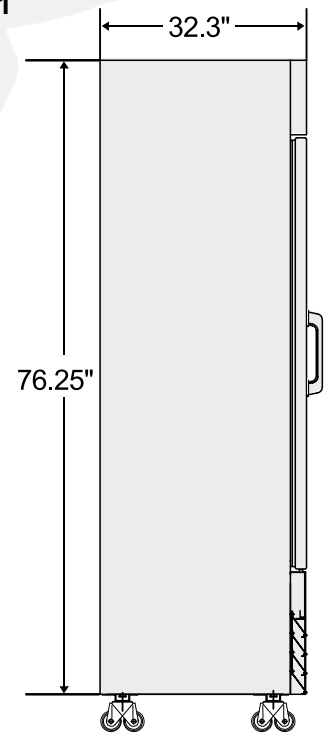

BISON

REFRIGERATION

Includes 1 Year Parts + Labor / 5 Year Compressor Warranty
BGM-49 2 Door Glass Reach-In Refrigerator

Dimensions

Exterior Dimensions (Inches)	52.4" x 32.3" x 79.3"
Interior Dimensions (Inches)	48.5" x 25.4" x 61.5"
Packaging Dimensions (Inches)	54.3" x 34.3" x 82.7"
Capacity (cu. ft.)	48 cu. ft.
Gross Weight	429 lbs

Construction

Exterior Material	Painted steel
Interior Material	Painted Aluminum
Door/Lid Material	Glass Door
Insulation Material	Cyclopentane
# of Doors	2
Self Closing Door	Yes
Lock Mounted	Yes
# of Shelves	4
Shelf Material	Plastic coated steel
Shelf Load Capacity	90 lbs

Cooling

Temperature Range	32° - 50° F
Refrigerant	R134a
Maximum Ambient Temperature Rating	109° F
Defrosting	Automatic
Temperature Display	Yes
Temperature Controller	Digital
Cooling System	Ventilated
Compressor H/P	1/3

Electrical

Voltage (v/Hz)	115/60
Amps	9.5
Phase	1

NEMA 5-15P