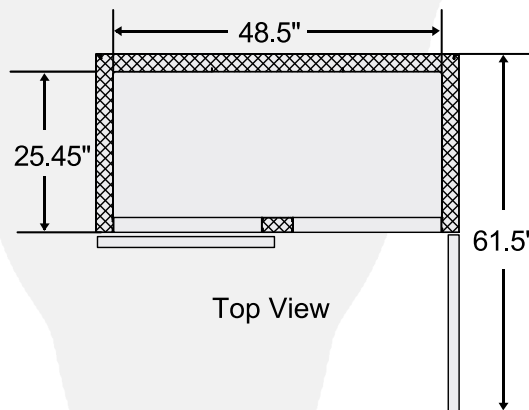

BISON

REFRIGERATION

Includes 1 Year Parts + Labor / 5 Year Compressor Warranty
BGM-49 2 Door Glass Reach-In Refrigerator

Dimensions

Exterior Dimensions (Inches)	52.4" x 32.3" x 79.3"
Interior Dimensions (Inches)	48.5" x 25.4" x 61.5"
Packaging Dimensions (Inches)	54.3" x 34.3" x 82.7"
Capacity (cu. ft.)	48 cu. ft.
Gross Weight	429 lbs

Construction

Exterior Material	Painted steel
Interior Material	Painted Aluminum
Door/Lid Material	Glass Door
Insulation Material	Cyclopentane
# of Doors	2
Self Closing Door	Yes
Lock Mounted	Yes
# of Shelves	4
Shelf Material	Plastic coated steel
Shelf Load Capacity	90 lbs

Cooling

Temperature Range	32° - 50° F
Refrigerant	R134a
Maximum Ambient Temperature Rating	109° F
Defrosting	Automatic
Temperature Display	Yes
Temperature Controller	Digital
Cooling System	Ventilated
Compressor H/P	1/3

Electrical

Voltage (v/Hz)	115/60
Amps	9.5
Phase	1

NEMA 5-15P