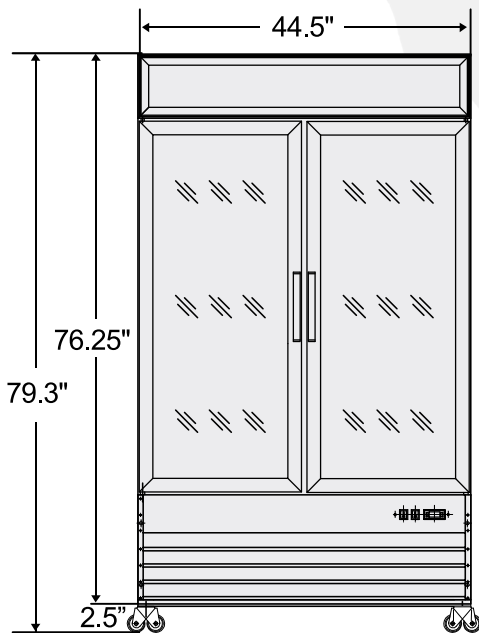

BISON

REFRIGERATION

Includes 1 Year Parts + Labor / 5 Year Compressor Warranty
BGM-35 2 Door Glass Reach-In Refrigerator

Dimensions

Exterior Dimensions (Inches)	44.5" x 28.3" x 79.3"
Interior Dimensions (Inches)	40.7" x 21.5" x 61.5"
Packaging Dimensions (Inches)	46.5" x 30.3" x 82.7"
Capacity (cu. ft.)	35 cu. ft.
Gross Weight	345 lbs

Construction

Exterior Material	Painted steel
Interior Material	Painted Aluminum
Door/Lid Material	Glass Door
Insulation Material	Cyclopentane
# of Doors	2
Self Closing Door	Yes
Lock Mounted	Yes
# of Shelves	8
Shelf Material	Plastic coated steel
Shelf Load Capacity	90 lbs

Cooling

Temperature Range	32° - 50° F
Refrigerant	R134a
Maximum Ambient Temperature Rating	109° F
Defrosting	Automatic
Temperature Display	Yes
Temperature Controller	Digital
Cooling System	Ventilated
Compressor H/P	1/3

Electrical

Voltage (v/Hz)	115/60
Amps	9.5

NEMA 5-15P