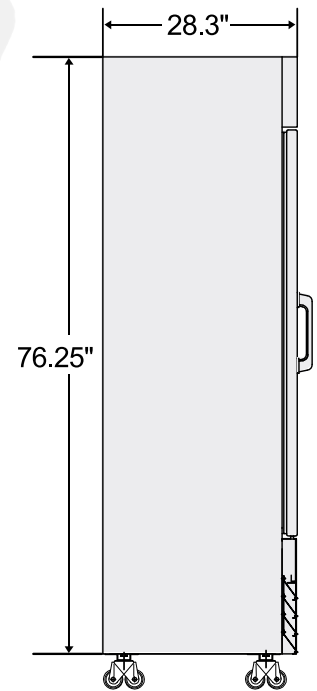

BISON

REFRIGERATION

Includes 1 Year Parts + Labor / 5 Year Compressor Warranty
BGM-35 2 Door Glass Reach-In Refrigerator

Dimensions

Exterior Dimensions (Inches)	44.5" x 28.3" x 79.3"
Interior Dimensions (Inches)	40.7" x 21.5" x 61.5"
Packaging Dimensions (Inches)	46.5" x 30.3" x 82.7"
Capacity (cu. ft.)	35 cu. ft.
Gross Weight	345 lbs

Construction

Exterior Material	Painted steel
Interior Material	Painted Aluminum
Door/Lid Material	Glass Door
Insulation Material	Cyclopentane
# of Doors	2
Self Closing Door	Yes
Lock Mounted	Yes
# of Shelves	8
Shelf Material	Plastic coated steel
Shelf Load Capacity	90 lbs

Cooling

Temperature Range	32° - 50° F
Refrigerant	R134a
Maximum Ambient Temperature Rating	109° F
Defrosting	Automatic
Temperature Display	Yes
Temperature Controller	Digital
Cooling System	Ventilated
Compressor H/P	1/3

Electrical

Voltage (v/Hz)	115/60
Amps	9.5

NEMA 5-15P