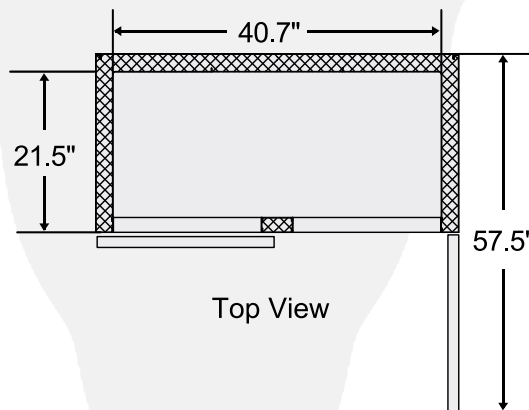

BISON

REFRIGERATION

Includes 1 Year Parts + Labor / 5 Year Compressor Warranty
BGM-35 2 Door Glass Reach-In Refrigerator

Dimensions

Exterior Dimensions (Inches)	44.5" x 28.3" x 79.3"
Interior Dimensions (Inches)	40.7" x 21.5" x 61.5"
Packaging Dimensions (Inches)	46.5" x 30.3" x 82.7"
Capacity (cu. ft.)	35 cu. ft.
Gross Weight	345 lbs

Construction

Exterior Material	Painted steel
Interior Material	Painted Aluminum
Door/Lid Material	Glass Door
Insulation Material	Cyclopentane
# of Doors	2
Self Closing Door	Yes
Lock Mounted	Yes
# of Shelves	8
Shelf Material	Plastic coated steel
Shelf Load Capacity	90 lbs

Cooling

Temperature Range	32° - 50° F
Refrigerant	R134a
Maximum Ambient Temperature Rating	109° F
Defrosting	Automatic
Temperature Display	Yes
Temperature Controller	Digital
Cooling System	Ventilated
Compressor H/P	1/3

Electrical

Voltage (v/Hz)	115/60
Amps	9.5

NEMA 5-15P