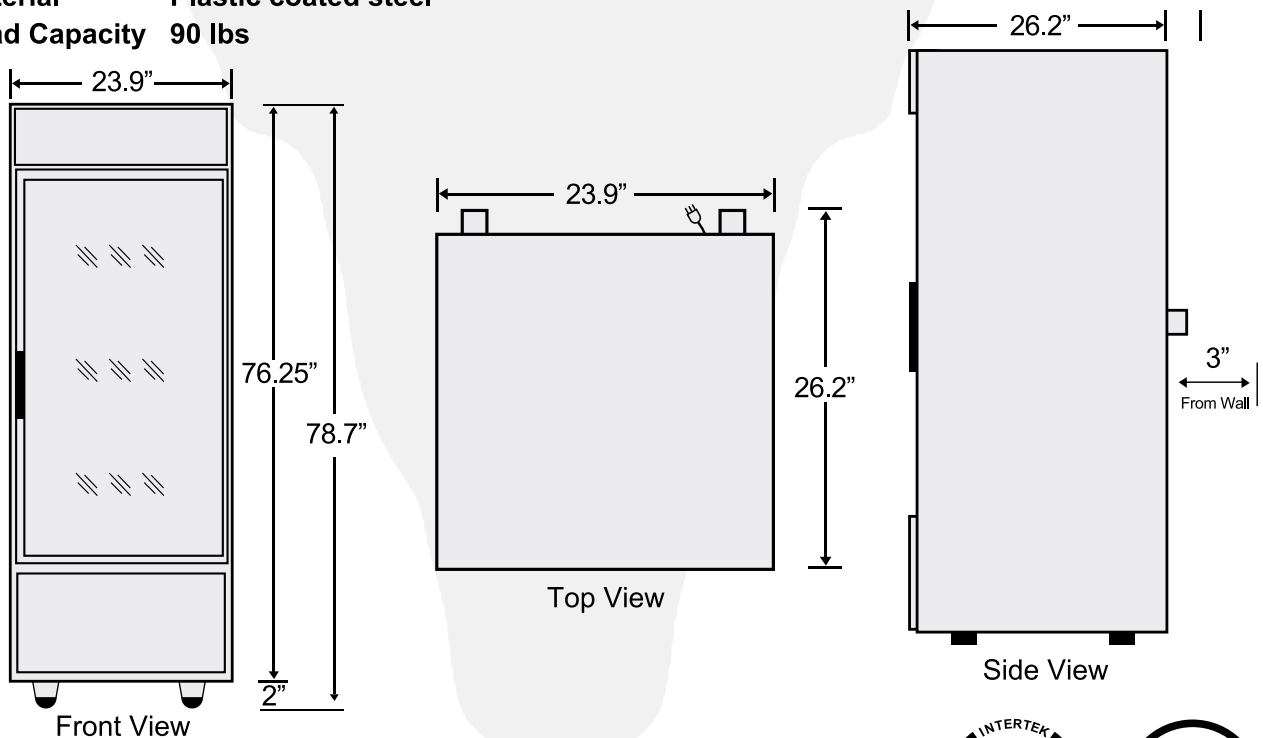

BISON

REFRIGERATION

Includes 1 Year Parts + Labor / 5 Year Compressor Warranty
BGM-15 1 Door Glass Reach-In Refrigerator

Dimensions

Exterior Dimensions (Inches)	23.9" x 26.2" x 78.7"
Interior Dimensions (Inches)	20.2" x 19.7" x 61.5"
Packaging Dimensions (Inches)	24.2" x 28" x 82.1"
Capacity (cu. ft.)	15 cu. ft.
Gross Weight	194 lbs

Construction

Exterior Material	Painted steel
Interior Material	Painted Aluminum
Door/Lid Material	Glass Door
Insulation Material	Cyclopentane
# of Doors	1
Self Closing Door	Yes
Lock Mounted	Yes
# of Shelves	4
Shelf Material	Plastic coated steel
Shelf Load Capacity	90 lbs

Cooling

Temperature Range	32° - 50° F
Refrigerant	R134a
Maximum Ambient Temperature Rating	109° F
Defrosting	Automatic
Temperature Display	Yes
Temperature Controller	Digital
Cooling System	Ventilated
Compressor H/P	1/4

Electrical

Voltage (v/Hz)	115/60
Amps	5

NEMA 5-15P