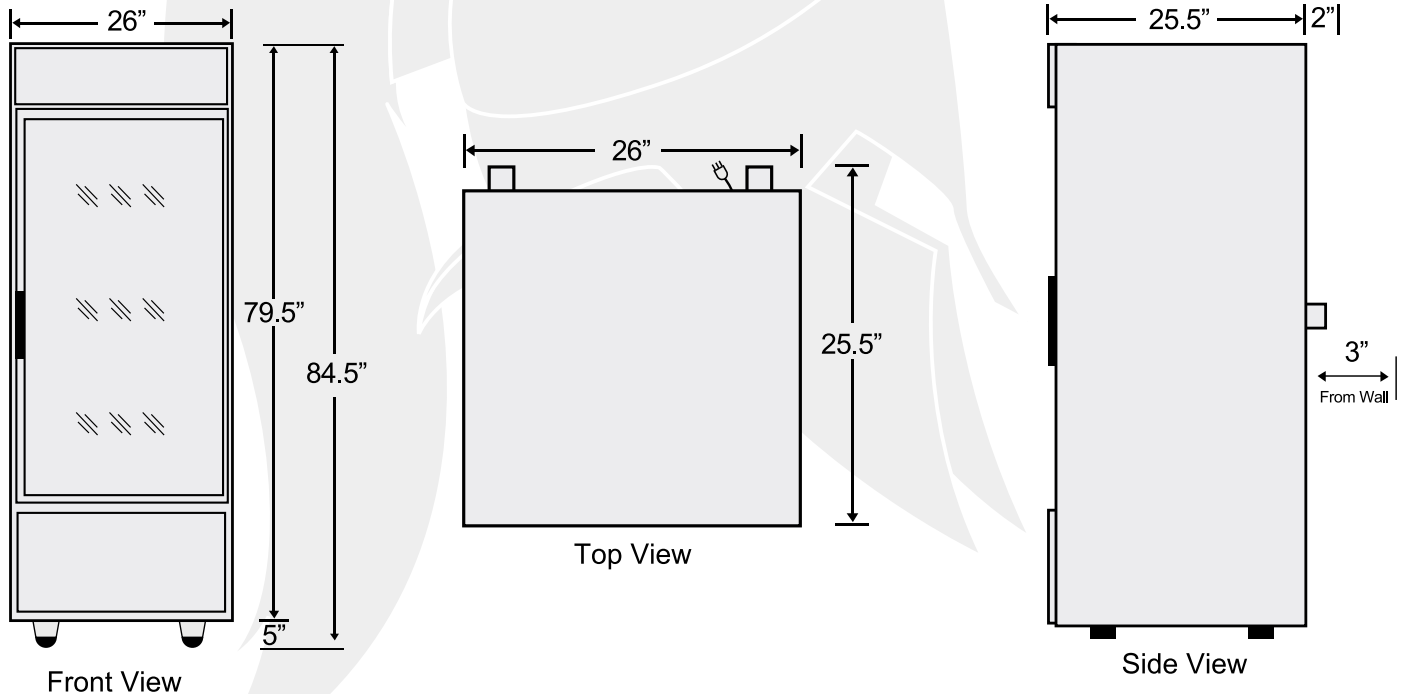

Electrical

Voltage	120
Amps	5.2
Hz	60

NEMA 5-15P