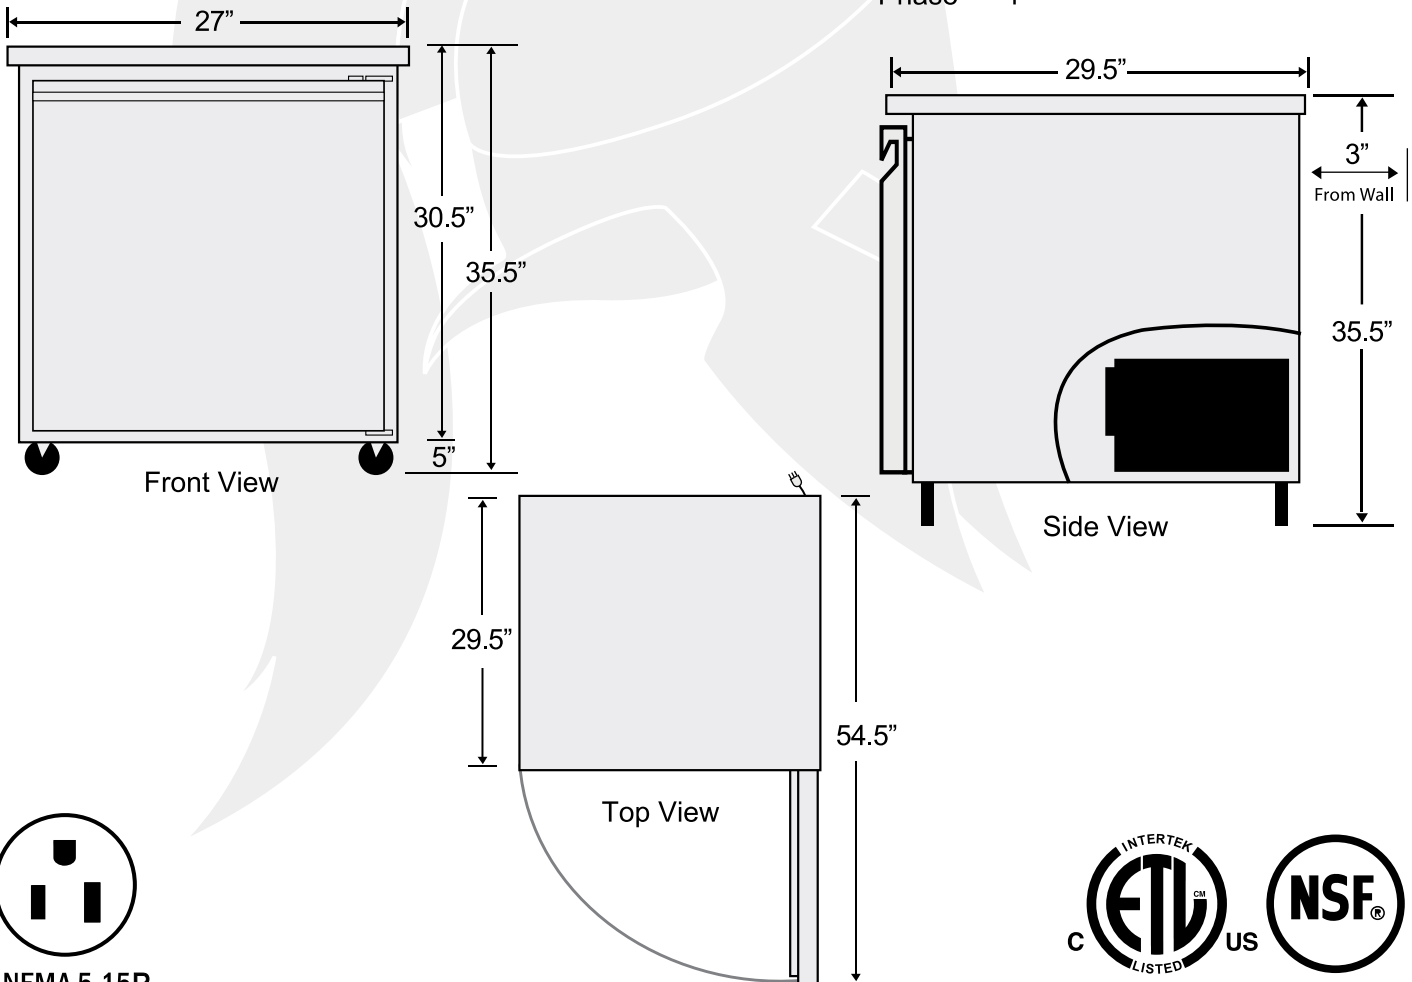

Electrical

Voltage	120
Amps	4.6
Hz	60
Phase	1

NEMA 5-15P