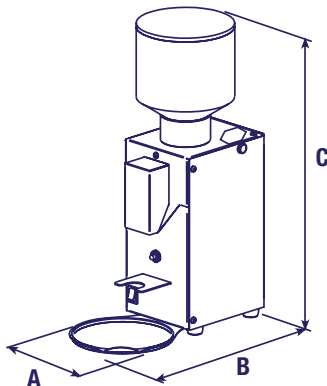

BEZZERA

MACCHINE PER CAFFÈ ESPRESSO DAL 1901

HEAVY DUTY COFFEE GRINDERS

MADE IN ITALY

BB020ATOIL2 AUTOMATIC

- Heavy duty 304 Stainless Steel Construction
- Professional use
- Automatically grinds coffee to refill fixed doser chute
- Dispenser adjustable from 5 to 9 grams per dose
- Removable coffee beans hooper

BB020TMOIL2 ON DEMAND

- Heavy duty 304 Stainless Steel Construction
- Professional use
- On demand instant dosing grinder
- Allows the setting of 2 doses, single or double, through adjustment of the grinding time
- Dispenser adjustable from 5 to 9 grams per dose
- Grinder coffee spout
- Adjustable filter holder support

SPECIFICATIONS

	BB020ATOIL2	BB020TMOIL2
Voltage	110V /60 Hz	
Power	300 W	
RPM	1400	
Conic Grindstones	Ø 2.5"	
Hopper	1.4 kg (3 lbs)	
Grinding	16.5 lbs / h	
Doser	Yes	No
Times	No	Yes
Product Dimensions	8.6" (A) x 15.7" (B) x 18.5" (C)	
Net Weight	26.4 lbs	
Gross Weight	30.8 lbs	