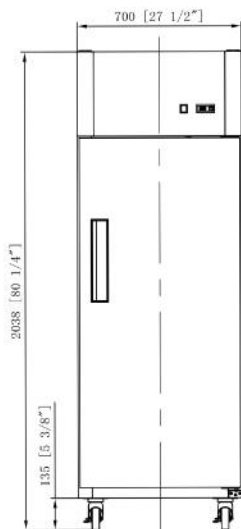

TOP-MOUNTED REACH-IN REFRIGERATOR

MODEL: D28AR-GS1

Model:	D28AR-GS1
Rated Voltage:	115V AC
Rated Frequency:	60Hz
Total Input Power:	350W
Total Current:	3.1A
Total Capacity:	17.79 cu ft
Refrigerant:	R290/3.17oz
Climatic Category:	4/5
Protection Type	I
Design pressure	High Side :300PSIG Low Side:150PSIG
Insulation Blowing Gas	C-pentane
Net Weight:	286 lbs
NEMA Cofig.	5-15P

STANDARD FEATURES

TOP MOUNT COMPRESSOR

The top mount compressor structure is placed in the coolest possible area, provides quick and easy service

HIGH QUALITY STEEL

Interior and exterior high quality steel minimizes dents, scratches and rust

HIGH DENSITY POLYURETHANE INSULATION CFC

free and high density cell foam is Eco-friendly and more energy efficient

STURDY, CLEAN STAINLESS SHELVING

High quality coated stainless shelves may prevent peel and rust.

SELF-CLOSING DOOR SYSTEM

Door Automatically close at 60°

REFRIGERATORS OPERATE AT 33°- 41° F

NEMA 5-15P
115/60/1

PLAN VIEW

FRONT VIEW