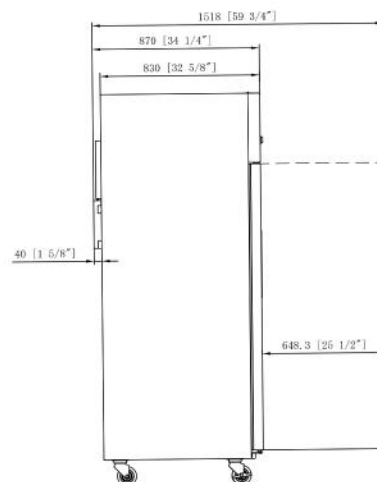

SIDE VIEW

California Office
2488 Peck Road,
City of Industry, CA 90601
(562) 568-4060
www.dukersusa.com

New Jersey Office
475 S Clinton Ave
South Plainfield, NJ 07080
(800) 608-9289
Info@dukersusa.com

Georgia Office
6513 Warren Dr
NW Norcross, GA 30093
(678) 580-3960
service@dukersusa.com

Texas Office
1444 N Cockrell Hill Rd
#104 Dallas, TX 75211
(469) 421-1040
Warrenry@dukersusa.com