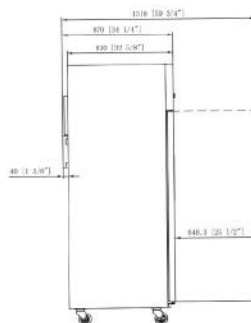

SIDE VIEW

California Office
2488 Peck Road,
City of Industry, CA 90601
(562) 568-4060
www.dukersusa.com

New Jersey Office
475 S Clinton Ave
South Plainfield, NJ 07080
(800) 608-9289
info@dukersusa.com

Georgia Office
6513 Warren Dr
NW Norcross, GA 30093
(678) 580-3960
service@dukersusa.com

Texas Office
1444 N Cockrell Hill Rd
#104 Dallas, TX 75211
(469) 421-1040
Warrenrty@dukersusa.com