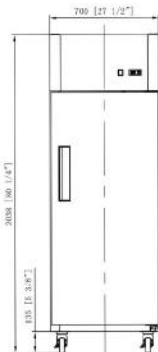

TOP-MOUNTED REACH-IN REFRIGERATOR

MODEL: D28AR

Model:	D28AR
Rated Voltage:	115V AC
Rated Frequency:	60Hz
Total Input Power:	350W
Total Current:	3.1A
Total Capacity:	17.79 cu ft
Refrigerant:	R290/3.17oz
Climatic Category:	4/5
Protection Type	I
Design pressure	High Side :300PSIG Low Side:150PSIG
Insulation Blowing Gas	C-pentane
Net Weight:	286 lbs
NEMA Cofig.	5-15P

STANDARD FEATURES

TOP MOUNT COMPRESSOR

The top mount compressor structure is placed in the coolest possible area, provides quick and easy service

HIGH QUALITY STEEL

Interior and exterior high quality steel minimizes dents, scratches and rust

HIGH DENSITY POLYURETHANE INSULATION CFC

free and high density cell foam is Eco-friendly and more energy efficient

STURDY, CLEAN STAINLESS SHELVING

High quality coated stainless shelves may prevent peel and rust.

SELF-CLOSING DOOR SYSTEM

Door Automatically close at 60°

REFRIGERATORS HOLDS 33°- 41° F FOR BEST IN REFRIGERATORS

NEMA 5-15P
115/60/1

PLAN VIEW

FRONT VIEW