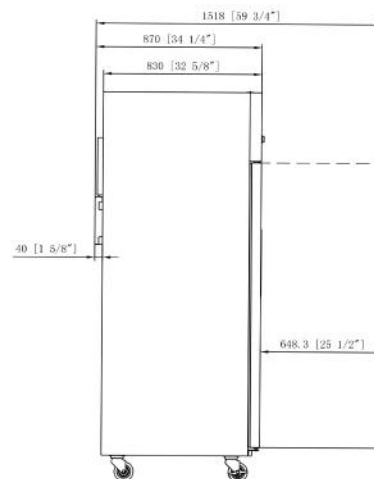

SIDE VIEW

California Office
2488 Peck Road,
City of Industry, CA 90601
(562) 568-4060
www.dukersusa.com

New Jersey Office
475 S Clinton Ave
South Plainfield, NJ 07080
(800) 608-9289
Info@dukersusa.com

Georgia Office
6513 Warren Dr
NW Norcross, GA 30093
(678) 580-3960
service@dukersusa.com

Texas Office
1444 N Cockrell Hill Rd
#104 Dallas, TX 75211
(469) 421-1040
Warrenrty@dukersusa.com