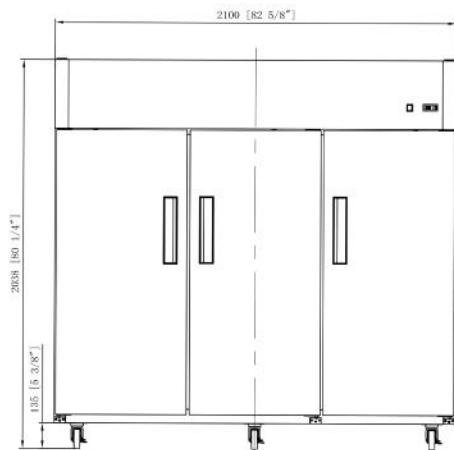

TOP-MOUNTED REACH-IN DUAL TEMPERATURE REFRIGERATORS

MODEL: D83ARF

Model:	D83ARF
Rated Voltage:	115V AC
Rated Frequency:	60Hz
Total Input Power:	760W/1300W
Heating Power	900W
Total Current:	8.6/16A
Total Capacity:	64.80 cu ft
Refrigerant:	R290/5.22 oz
Climatic Category:	4/5
Protection Type	I
Design pressure	High Side :300PSIG Low Side:150PSIG
Insulation Blowing Gas	C-pentane
Net Weight:	595 lbs
NEMA Config	5-20P

STANDARD FEATURES

TOP MOUNT COMPRESSOR

The top mount compressor structure is placed in the coolest possible area, provides quick and easy service

HIGH QUALITY STEEL

Interior and exterior high quality steel minimizes dents, scratches and rust

HIGH DENSITY POLYURETHANE INSULATION CFC

free and high density cell foam is Eco-friendly and more energy efficient

STURDY, CLEAN STAINLESS SHELVING

High quality coated stainless shelves may prevent peel and rust.

SELF-CLOSING DOOR SYSTEM

Door Automatically close at 60°

FREEZER HOLDS -8°F ~ -0°F

FOR BEST IN FREEZER

REFRIGERATORS HOLDS 33 °F - 41 °F

FOR BEST IN REFRIGERATORS

NEMA 5-20P
115/60/1

PLAN VIEW

FRONT VIEW