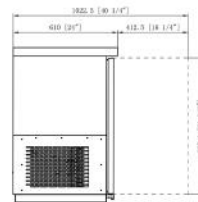

BACK BAR COOLER SLIDING GLASS DOORS

MODEL: DBB48-S2

Model:	DBB48-S2
Rated Voltage:	115V AC
Rated Frequency:	60Hz
Total Input Power:	284W
Total Current:	2.66A
Total Capacity:	11.23 cu ft
Refrigerant:	R290/3.17oz
Climatic Category:	4/5
Protection Type	I
Design pressure	High Side :385PSIG Low Side:150PSIG
Insulation Blowing Gas	C-pentane
Net Weight:	198 lbs
NEMA Cofig.	5-15P

STANDARD FEATURES

SIDE MOUNT COMPRESSOR

the side mount compressor structure is placed in a easy access area, provides quick and convenient access

HIGH QUALITY STEEL

interior and exterior uses high-quality steel minimizes dents, scratches and rust

HIGH DENSITY POLYURETHANE INSULATION CFC

free and high density cell foam is Eco-friendly and more energy efficient

STURDY, CLEAN STAINLESS SHELVING

high quality coated stainless shelves prevents peel and rust.

SELF-CLOSING DOOR SYSTEM

door Automatically close at 60°

REFRIGERATORS OPERATE AT
33 °F - 38 °F

NEMA 5-15P
115/60/1

PLAN VIEW

FRONT VIEW

SIDE VIEW

California Office
2488 Peck Road,
City of Industry , CA 90601
(562)568-4060
www.dukersusa.com

New Jersey Office
475 S Clinton Ave
South Plainfield, NJ 07080
(562)808-8239
Info@dukersusa.com

Georgia Office
6513 Warren Dr
NW Norcross, GA 30093
(678)580-3960
service@dukersusa.com