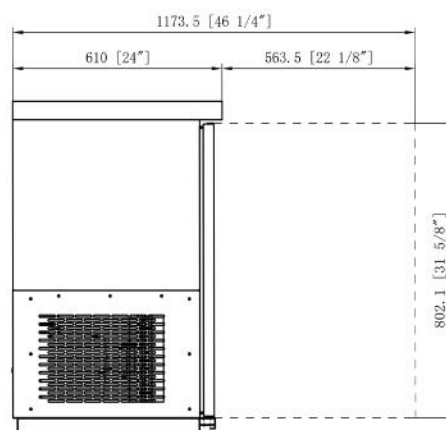

SIDE VIEW

California Office
2488 Peck Road,
City of Industry , CA 90601
(562)568-4060
www.dukersusa.com

New Jersey Office
475 S Clinton Ave
South Plainfield, NJ 07080
(562)808-8239
Info@dukersusa.com

Georgia
6513 Warren Dr
NW Norcross, GA 30093
(678)580-3960
service@dukersusa.com