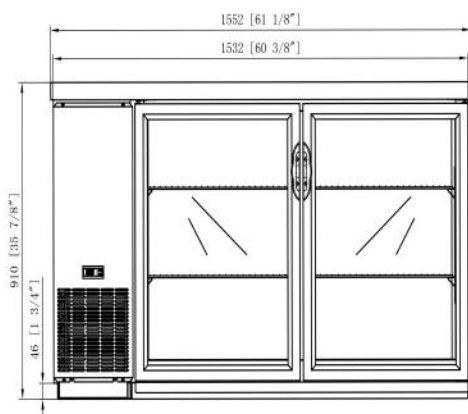

BACK BAR COOLER SWINGING GLASS DOOR

MODEL: DBB60-H2

Model:	DBB60-H2
Rated Voltage:	115V AC
Rated Frequency:	60Hz
Total Input Power:	284W
Total Current:	2.66A
Total Capacity:	15.24 cu ft
Refrigerant:	R290/3.53oz
Climatic Category:	4/5
Protection Type	I
Design pressure	High Side :385PSIG Low Side:150PSIG
Insulation Blowing Gas	C-pentane
Net Weight:	220 lbs
NEMA Cofig.	5-15P

STANDARD FEATURES

SIDE MOUNT COMPRESSOR

the side mount compressor structure is placed in a easy access area, provides quick and convenient access

HIGH QUALITY STEEL

interior and exterior uses high-quality steel minimizes dents, scratches and rust

HIGH DENSITY POLYURETHANE INSULATION CFC

free and high density cell foam is Eco-friendly and more energy efficient

STURDY, CLEAN STAINLESS SHELVING

high quality coated stainless shelves prevents peel and rust.

SELF-CLOSING DOOR SYSTEM

door Automatically close at 60°

REFRIGERATORS OPERATE AT
33 °F - 38 °F

NEMA 5-15P
115/60/1

PLAN VIEW

FRONT VIEW