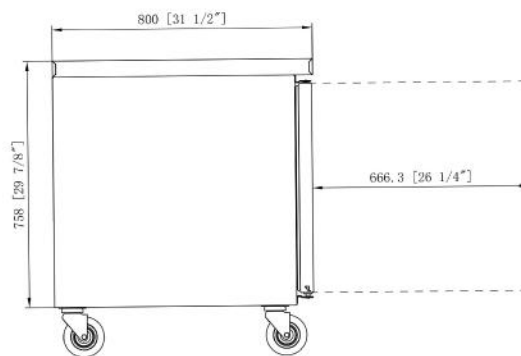

SIDE VIEW

California Office
2488 Peck Road,
City of Industry, CA 90601
(562) 568-4060
www.dukersusa.com

New Jersey Office
475 S Clinton Ave
South Plainfield, NJ 07080
(800) 608-9289
info@dukersusa.com

Georgia Office
6513 Warren Dr
NW Norcross, GA 30093
(678) 580-3960
service@dukersusa.com

Texas Office
1444 N Cockrell Hill Rd
#104 Dallas, TX 75211
(469) 421-1040
Warrenrty@dukersusa.com