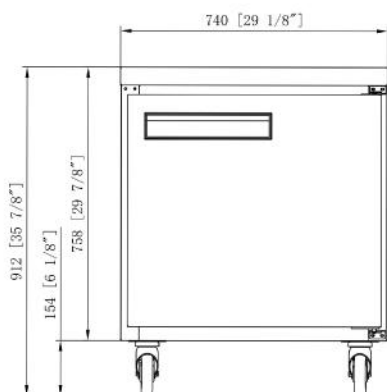

UNDER COUNTER REFRIGERATOR

MODEL: DUC29R

Model:	DUC29R
Rated Voltage:	1 15V AC
Rated Frequency:	60Hz
Total Input Power:	225W
Total Current:	2.0A
Total Capacity:	6.99 cu ft
Refrigerant:	R290/2.82oz
Climatic Category:	4/5
Protection Type	I
Design pressure	High Side :300PSIG Low Side:150PSIG
Insulation Blowing Gas	C-pentane
Net Weight:	158 lbs
NEMA Cofig.	5-15P

STANDARD FEATURES

BACK MOUNT COMPRESSOR

The back mount compressor structure is placed in the coolest possible area, provides quick and easy service

HIGH QUALITY STEEL

Interior and exterior uses high quality steel minimizes dents, scratches and rust

HIGH DENSITY POLYURETHANE INSULATION CFC

free and high density cell foam is Eco-friendly and more energy efficient

STURDY, CLEAN STAINLESS SHELVING

high quality coated stainless shelves prevent peel and rust.

SELF-CLOSING DOOR SYSTEM

door Automatically close at 60°

REFRIGERATORS OPERATE AT

33 °F - 41 °F

NEMA 5-15P
115/60/1

PLAN VIEW

FRONT VIEW