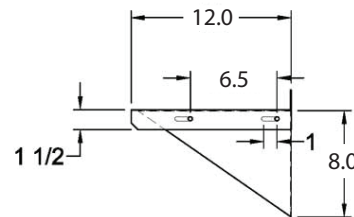

#### BKWSE Series: Economy Wall Shelves

- T-430 18 ga. Stainless Steel

### 12" Depth Dimensions

### 16" Depth Dimensions