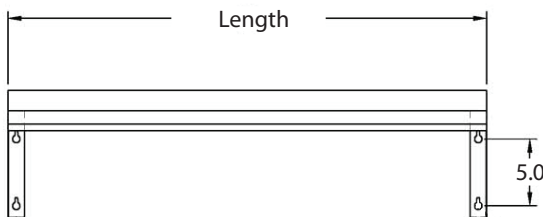

#### BKWSE Series: Economy Wall Shelves

- T-430 18 ga. Stainless Steel

### 12" Depth Dimensions

### 16" Depth Dimensions