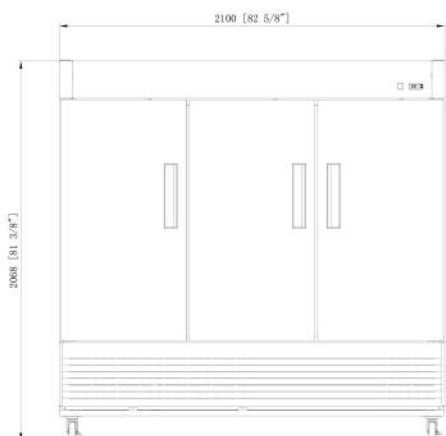

BOTTOM-MOUNTED REACH-IN DUAL TEMPERATURE REFRIGERATOR

MODEL: D83RF

Model:	D83RF
Rated Voltage:	115V AC
Rated Frequency:	60Hz
Total Input Power:	760W/1300W
Total Current:	8.6A/16A
Total Capacity:	64.80 cu ft
Refrigerant:	R290/5.22 oz
Climatic Category:	4/5
Protection Type	I
Design pressure	High Side :300PSIG Low Side:150PSIG
Insulation Blowing Gas	C-pentane
Net Weight:	595 lbs
NEMA Config	5-20P

STANDARD FEATURES

BOTTOM MOUNT COMPRESSOR

The bottom mount compressor structure is placed in the coolest possible area, provides quick and easy service

HIGH QUALITY STEEL

Interior and exterior high quality steel minimizes dents, scratches and rust

HIGH DENSITY POLYURETHANE INSULATION CFC

free and high density cell foam is Eco-friendly and more energy efficient

STURDY, CLEAN STAINLESS SHELVING

High quality coated stainless shelves may prevent peel and rust.

SELF-CLOSING DOOR SYSTEM

Door Automatically close at 60°

REFRIGERATORS HOLDS 33 °F - 41 °F

FOR BEST IN REFRIGERATORS

FREEZER HOLDS -8°F ~ -0°F

FOR BEST IN FREEZER

NEMA 5-20P

115/60/1

PLAN VIEW

FRONT VIEW