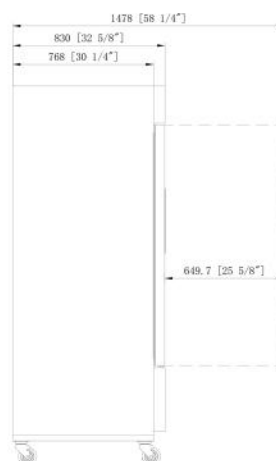

SIDE VIEW

California Office
2488 Peck Road,
City of Industry, CA 90601
(562) 568-4060
www.dukersusa.com

New Jersey Office
475 S Clinton Ave
South Plainfield, NJ 07080
(800) 608-9289
Info@dukersusa.com

Georgia Office
6513 Warren Dr
NW Norcross, GA 30093
(678) 580-3960
service@dukersusa.com

Texas Office
1444 N Cockrell Hill Rd
#104 Dallas, TX 75211
(469) 421-1040
Warrenrty@dukersusa.com