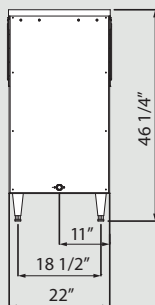

ICE BINS | BLIB-300S & BLIB-500S

BLIB-300S W x D x H — 22" x 32^{1/2}" x 46^{1/4}"*

BLIB-500S W x D x H — 30" x 32^{1/2}" x 46^{1/4}"*

BLIB-300S

BLIB-500S

WARRANTY: 1 Year Parts and Labor
Valid in the Continental United States

Project: _____

Model#: _____

Item #: _____

Qty: _____

Available W/H: _____

Approval: _____

STANDARD FEATURES

- Polyethylene bin liner for sanitary storage
 - Designed for stacked ice machine
-
- Ice storage capacity of 320 lbs. or 460 lbs.
 - Surfaces are designed for easy cleaning
 - Stainless Steel exterior with blue bin door and trim
 - Foamed-in-place polyurethane insulation, in all bin walls and bottom, provides dependable ice storage
 - For BLIB-300S fits only BLMI-300A, BLMI-500A and BLMI-650A models
 - For BLIB-500S fits all models

Model Number	Exterior Dimensions W x D x H*	Interior Dimensions W x D x H	Cubic Volume cu. ft. / liters	Maximum Storage Capacity lbs / kg	Shipping Weight lbs / kg
BLIB-300S	22" x 32 ^{1/2} " x 46 ^{1/4} "	17 ^{5/16} " x 27 ^{1/2} " x 38"	10.9 / 308	320 / 145	103 / 47
BLIB-500S	30" x 32 ^{1/2} " x 46 ^{1/4} "	25 ^{5/16} " x 27 ^{1/2} " x 38"	15.7 / 444	460 / 208	152 / 69

FRONT VIEW

SIDE VIEW

SIDE VIEW

BACK VIEW

BACK VIEW