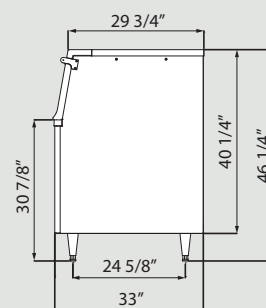

ICE BINS | BLIB-300S & BLIB-500S

BLIB-300S W x D x H — 22" x 32^{1/2}" x 46^{1/4}"*

BLIB-500S W x D x H — 30" x 32^{1/2}" x 46^{1/4}"*

BLIB-300S

BLIB-500S

WARRANTY: 1 Year Parts and Labor
Valid in the Continental United States

Model Number	Exterior Dimensions W x D x H*	Interior Dimensions W x D x H	Cubic Volume cu. ft. / liters	Maximum Storage Capacity lbs / kg	Shipping Weight lbs / kg
BLIB-300S	22" x 32 ^{1/2} " x 46 ^{1/4} "	17 ^{5/16} " x 27 ^{1/2} " x 38"	10.9 / 308	320 / 145	103 / 47
BLIB-500S	30" x 32 ^{1/2} " x 46 ^{1/4} "	25 ^{5/16} " x 27 ^{1/2} " x 38"	15.7 / 444	460 / 208	152 / 69

*Height includes 6" legs

*BLUE AIR has the right to change specifications without further notice.

BLIB-300S

Blueair

BLIB-500S

TOP VIEW

TOP VIEW

FRONT VIEW

FRONT VIEW

SIDE VIEW

SIDE VIEW

BACK VIEW

BACK VIEW