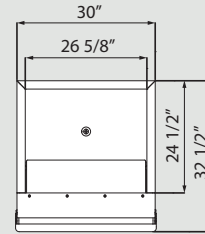

Project: _____

Model#: _____

Item #: _____

Qty: _____

Available W/H: _____

Approval: _____

STANDARD FEATURES

- Polyethylene bin liner for sanitary storage
 - Designed for stacked ice machine
-
- Ice storage capacity of 320 lbs. or 460 lbs.
 - Surfaces are designed for easy cleaning
 - Stainless Steel exterior with blue bin door and trim
 - Foamed-in-place polyurethane insulation, in all bin walls and bottom, provides dependable ice storage
 - For BLIB-300S fits only BLMI-300A, BLMI-500A and BLMI-650A models
 - For BLIB-500S fits all models

Model Number	Exterior Dimensions W x D x H*	Interior Dimensions W x D x H	Cubic Volume cu. ft. / liters	Maximum Storage Capacity lbs / kg	Shipping Weight lbs / kg
BLIB-300S	22" x 32 ^{1/2} " x 46 ^{1/4} "	17 ^{5/16} " x 27 ^{1/2} " x 38"	10.9 / 308	320 / 145	103 / 47
BLIB-500S	30" x 32 ^{1/2} " x 46 ^{1/4} "	25 ^{5/16} " x 27 ^{1/2} " x 38"	15.7 / 444	460 / 208	152 / 69

*Height includes 6" legs

*BLUE AIR has the right to change specifications without further notice.

BLIB-300S

Blueair

BLIB-500S

TOP VIEW

TOP VIEW

FRONT VIEW

FRONT VIEW

SIDE VIEW

SIDE VIEW

BACK VIEW

BACK VIEW