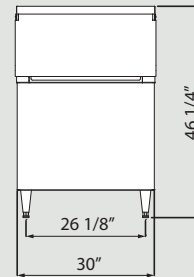

Project: _____

Model#: _____

Item #: _____

Qty: _____

Available W/H: _____

Approval: _____

STANDARD FEATURES

- Polyethylene bin liner for sanitary storage
 - Designed for stacked ice machine
-
- Ice storage capacity of 320 lbs. or 460 lbs.
 - Surfaces are designed for easy cleaning
 - Stainless Steel exterior with blue bin door and trim
 - Foamed-in-place polyurethane insulation, in all bin walls and bottom, provides dependable ice storage
 - For BLIB-300S fits only BLMI-300A, BLMI-500A and BLMI-650A models
 - For BLIB-500S fits all models

Model Number	Exterior Dimensions W x D x H*	Interior Dimensions W x D x H	Cubic Volume cu. ft. / liters	Maximum Storage Capacity lbs / kg	Shipping Weight lbs / kg
BLIB-300S	22" x 32 ^{1/2} " x 46 ^{1/4} "	17 ^{5/16} " x 27 ^{1/2} " x 38"	10.9 / 308	320 / 145	103 / 47
BLIB-500S	30" x 32 ^{1/2} " x 46 ^{1/4} "	25 ^{5/16} " x 27 ^{1/2} " x 38"	15.7 / 444	460 / 208	152 / 69

*Height includes 6" legs

*BLUE AIR has the right to change specifications without further notice.

BLIB-300S

Blueair

BLIB-500S

TOP VIEW

TOP VIEW

FRONT VIEW

FRONT VIEW

SIDE VIEW

SIDE VIEW

BACK VIEW

BACK VIEW