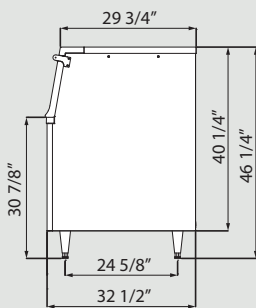

Project: _____

Model#: _____

Item #: _____

Qty: _____

Available W/H: _____

Approval: _____

STANDARD FEATURES

- Polyethylene bin liner for sanitary storage
 - Designed for stacked ice machine
-
- Ice storage capacity of 320 lbs. or 460 lbs.
 - Surfaces are designed for easy cleaning
 - Stainless Steel exterior with blue bin door and trim
 - Foamed-in-place polyurethane insulation, in all bin walls and bottom, provides dependable ice storage
 - For BLIB-300S fits only BLMI-300A, BLMI-500A and BLMI-650A models
 - For BLIB-500S fits all models

Model Number	Exterior Dimensions W x D x H*	Interior Dimensions W x D x H	Cubic Volume cu. ft. / liters	Maximum Storage Capacity lbs / kg	Shipping Weight lbs / kg
BLIB-300S	22" x 32 ^{1/2} " x 46 ^{1/4} "	17 ^{5/16} " x 27 ^{1/2} " x 38"	10.9 / 308	320 / 145	103 / 47
BLIB-500S	30" x 32 ^{1/2} " x 46 ^{1/4} "	25 ^{5/16} " x 27 ^{1/2} " x 38"	15.7 / 444	460 / 208	152 / 69

*Height includes 6" legs

*BLUE AIR has the right to change specifications without further notice.

BLIB-300S

Blueair

BLIB-500S

TOP VIEW

TOP VIEW

FRONT VIEW

FRONT VIEW

SIDE VIEW

SIDE VIEW

BACK VIEW

BACK VIEW