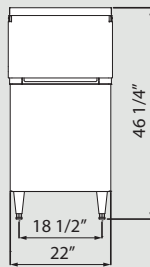

Project: _____

Model#: _____

Item #: _____

Qty: _____

Available W/H: _____

Approval: _____

STANDARD FEATURES

- Polyethylene bin liner for sanitary storage
 - Designed for stacked ice machine
-
- Ice storage capacity of 320 lbs. or 460 lbs.
 - Surfaces are designed for easy cleaning
 - Stainless Steel exterior with blue bin door and trim
 - Foamed-in-place polyurethane insulation, in all bin walls and bottom, provides dependable ice storage
 - For BLIB-300S fits only BLMI-300A, BLMI-500A and BLMI-650A models
 - For BLIB-500S fits all models

Model Number	Exterior Dimensions W x D x H*	Interior Dimensions W x D x H	Cubic Volume cu. ft. / liters	Maximum Storage Capacity lbs / kg	Shipping Weight lbs / kg
BLIB-300S	22" x 32 ^{1/2} " x 46 ^{1/4} "	17 ^{5/16} " x 27 ^{1/2} " x 38"	10.9 / 308	320 / 145	103 / 47
BLIB-500S	30" x 32 ^{1/2} " x 46 ^{1/4} "	25 ^{5/16} " x 27 ^{1/2} " x 38"	15.7 / 444	460 / 208	152 / 69

*Height includes 6" legs

*BLUE AIR has the right to change specifications without further notice.

BLIB-300S

Blueair

BLIB-500S

TOP VIEW

TOP VIEW

FRONT VIEW

FRONT VIEW

SIDE VIEW

SIDE VIEW

BACK VIEW

BACK VIEW