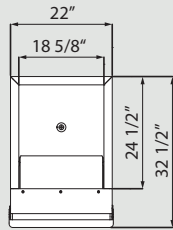

Project: _____

Model#: _____

Item #: _____

Qty: _____

Available W/H: _____

Approval: _____

STANDARD FEATURES

- Polyethylene bin liner for sanitary storage
 - Designed for stacked ice machine
-
- Ice storage capacity of 320 lbs. or 460 lbs.
 - Surfaces are designed for easy cleaning
 - Stainless Steel exterior with blue bin door and trim
 - Foamed-in-place polyurethane insulation, in all bin walls and bottom, provides dependable ice storage
 - For BLIB-300S fits only BLMI-300A, BLMI-500A and BLMI-650A models
 - For BLIB-500S fits all models

Model Number	Exterior Dimensions W x D x H*	Interior Dimensions W x D x H	Cubic Volume cu. ft. / liters	Maximum Storage Capacity lbs / kg	Shipping Weight lbs / kg
BLIB-300S	22" x 32 ^{1/2} " x 46 ^{1/4} "	17 ^{5/16} " x 27 ^{1/2} " x 38"	10.9 / 308	320 / 145	103 / 47
BLIB-500S	30" x 32 ^{1/2} " x 46 ^{1/4} "	25 ^{5/16} " x 27 ^{1/2} " x 38"	15.7 / 444	460 / 208	152 / 69

*Height includes 6" legs

*BLUE AIR has the right to change specifications without further notice.

BLIB-300S

Blueair

BLIB-500S

TOP VIEW

TOP VIEW

FRONT VIEW

FRONT VIEW

SIDE VIEW

SIDE VIEW

BACK VIEW

BACK VIEW