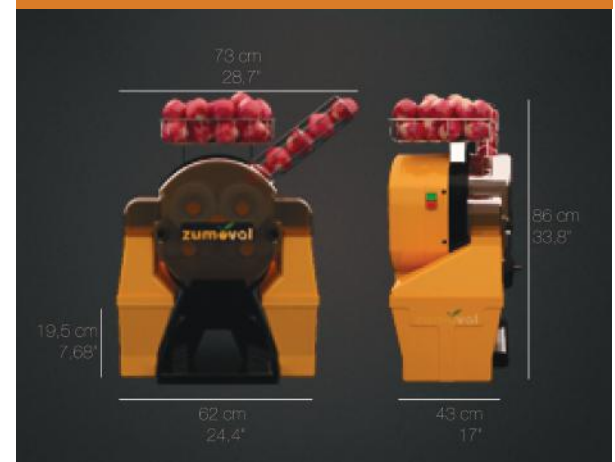

TECHNICAL DIMENSIONS

OMCAN INC.

Telephone: 1-800-465-0234
Fax: (905) 607-0234
Email: sales@omcan.com
Website: www.omcan.com

Follow us to keep up to date with the latest news and offers

2015.E.O.E