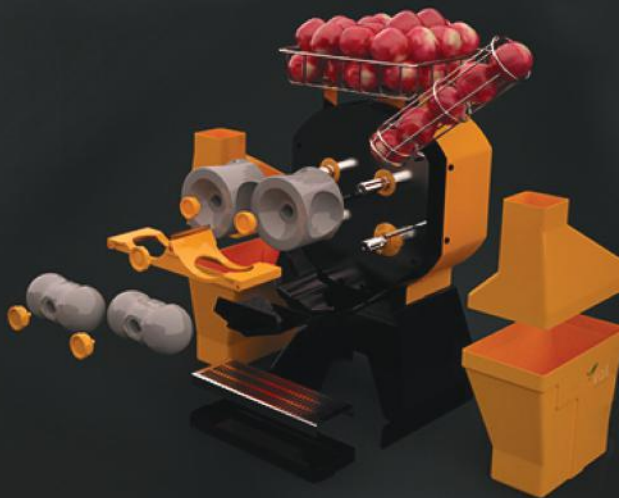

Without touching the peel

Stainless steel knife, perfect cut of the orange

Highly resistant front cover screen

Our exclusive rotative squeezing system

Filter which filtrates the seeds

WARRANTY
PARTS AND LABOR

BIG BASIC

TECHNICAL SPECIFICATIONS

ITEM NUMBER	41965
MODEL	JE-ES-0028-BB
POWER	0.75 HP / 0.56 kW
FRUIT DIAMETER	3" - 3.8" / 75mm-95mm
FEEDER CAPACITY	6 Fruits
PEEL BUCKET	20 kg. / 44 lbs.
PRODUCTION	28 fruits per minute
ELECTRICAL	115V / 60Hz / 1
CURRENT	4.1 / 3.7 A - 9 / 8.6 A
DIMENSIONS (DWH)	17" x 28.7" x 33.8" / 43mm x 730mm x 860mm
WEIGHT	42.6 kg. / 93.9 lbs.

2015.E.O.E

JUICE EXTRACTOR

28 FRUITS/MINUTE WITH AUTOMATIC SHOWER AND AUTOMATIC INDUCTIVE PROXIMITY SENSOR

Equipped with a 0.75 HP motor and gears of steel, this juicer is certainly is durable and robust for commercial applications. Easy to clean and maintain.

Juice Level Detector
With this system, you can always count on the number of liters of fresh orange juice. This system is ideal for self-service and larger volume operations.

Big Capacity Juice Filter
The juice tray has a big filter with high capacity, double-curved design and a pulp moving stick. This option allows squeezing more than 20 liters of juice without cleaning the filter.