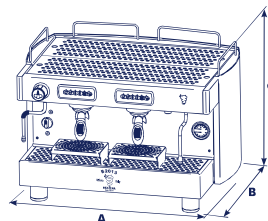

# COMPACT LINE ESPRESSO COFFEE MACHINES

MADE IN ITALY

**C2013DE2IS4E**  
FULLY AUTOMATIC

- Heavy duty 304 Stainless Steel Construction
- Removable stainless steel grids placed under the groups allow to use cups up to 5 tall
- Semi-Automatic
- Thermostatically controlled groups

**C2013PM2IS4E**  
SEMI AUTOMATIC

- Copper Broiler
- Built-in volumetric motor pump connected directly to the water
- Electrical Heating for LL08SPM1IL2 model

SPECIFICATIONS		
	C2013DE2IS4E	C2013PM2IS4E
Voltage	220V /50-60 Hz	
Power	2600-3050 W	
Boiler	8 Liters (2.1 gal.)	
Product Dimensions	23.6 (A) x 19.4 (B) x 21 (C)	
Net weight	125 lbs	
Shipping Dimensions	22 (A) x 21 (B) x 25 (C)	
Gross weight	154 lbs	
Inlet Connection	G 3/8	
Outlet Connection	G 3/4	