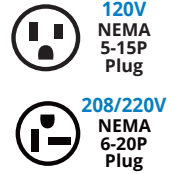

Cadco Commercial Toasters

COMMON FEATURES

- Heavy duty ProHeat® mica elements with 2 year warranty
- Keep-warm feature with manual ejector knob
- Manual timer
- Pull-out crumb tray
- Full one year warranty covering parts (except 2 years on elements) and labor
- UL, NSF, CSA ● Freight Class 200